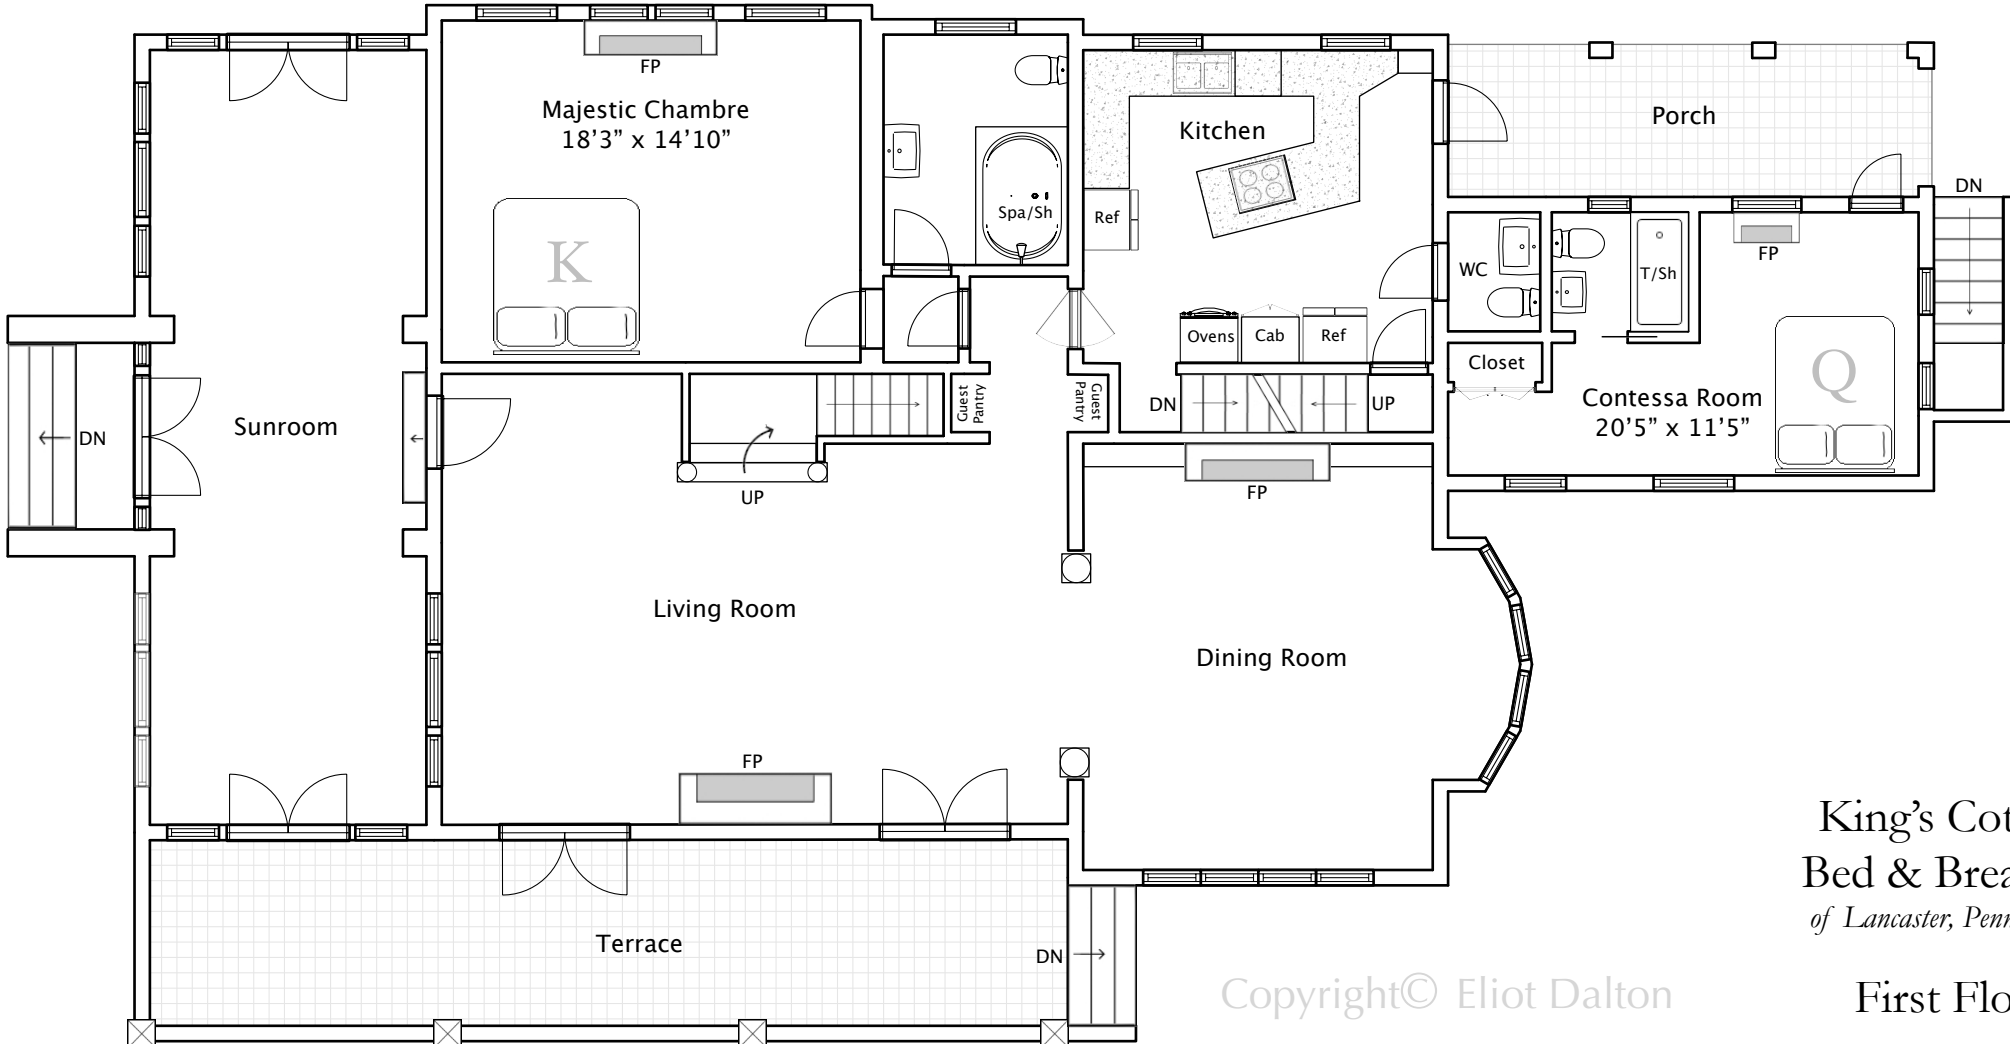

Carriage House  
20'8" x 16'3"

King's Cottage  
Bed & Breakfast  
*of Lancaster, Pennsylvania*

Copyright© Eliot Dalton

First Floor

King's Cottage  
 Bed & Breakfast  
*of Lancaster, Pennsylvania*

Second Floor

Third Floor  
 Owner's Quarters