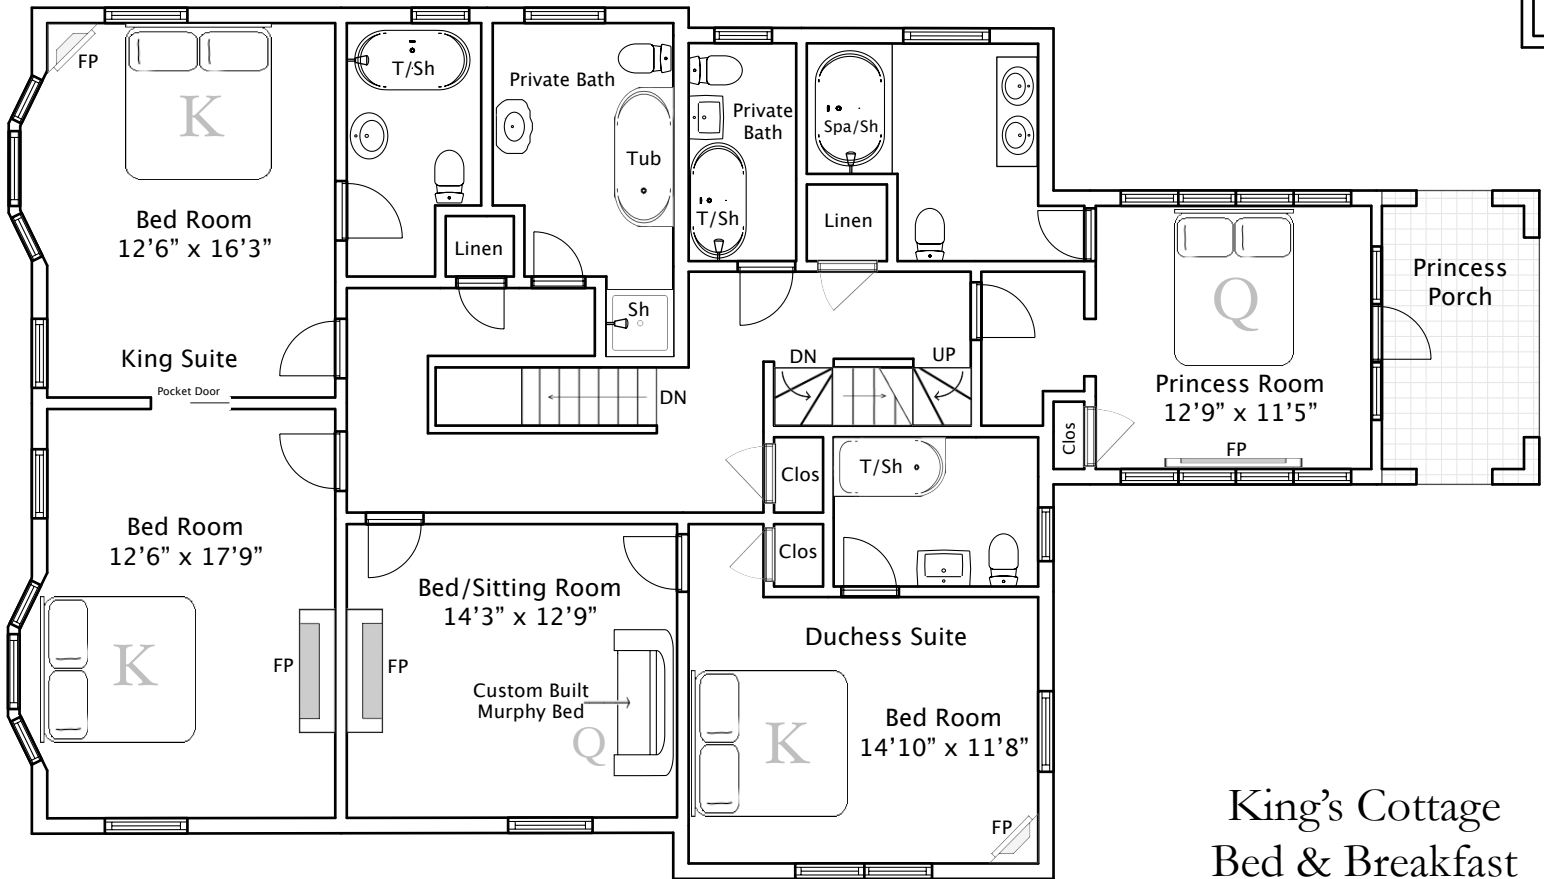

Carriage House  
20'8" x 16'3"

King's Cottage  
Bed & Breakfast  
*of Lancaster, Pennsylvania*

Copyright© Eliot Dalton

First Floor

King's Cottage  
 Bed & Breakfast  
*of Lancaster, Pennsylvania*

Second Floor

Third Floor  
 Owner's Quarters